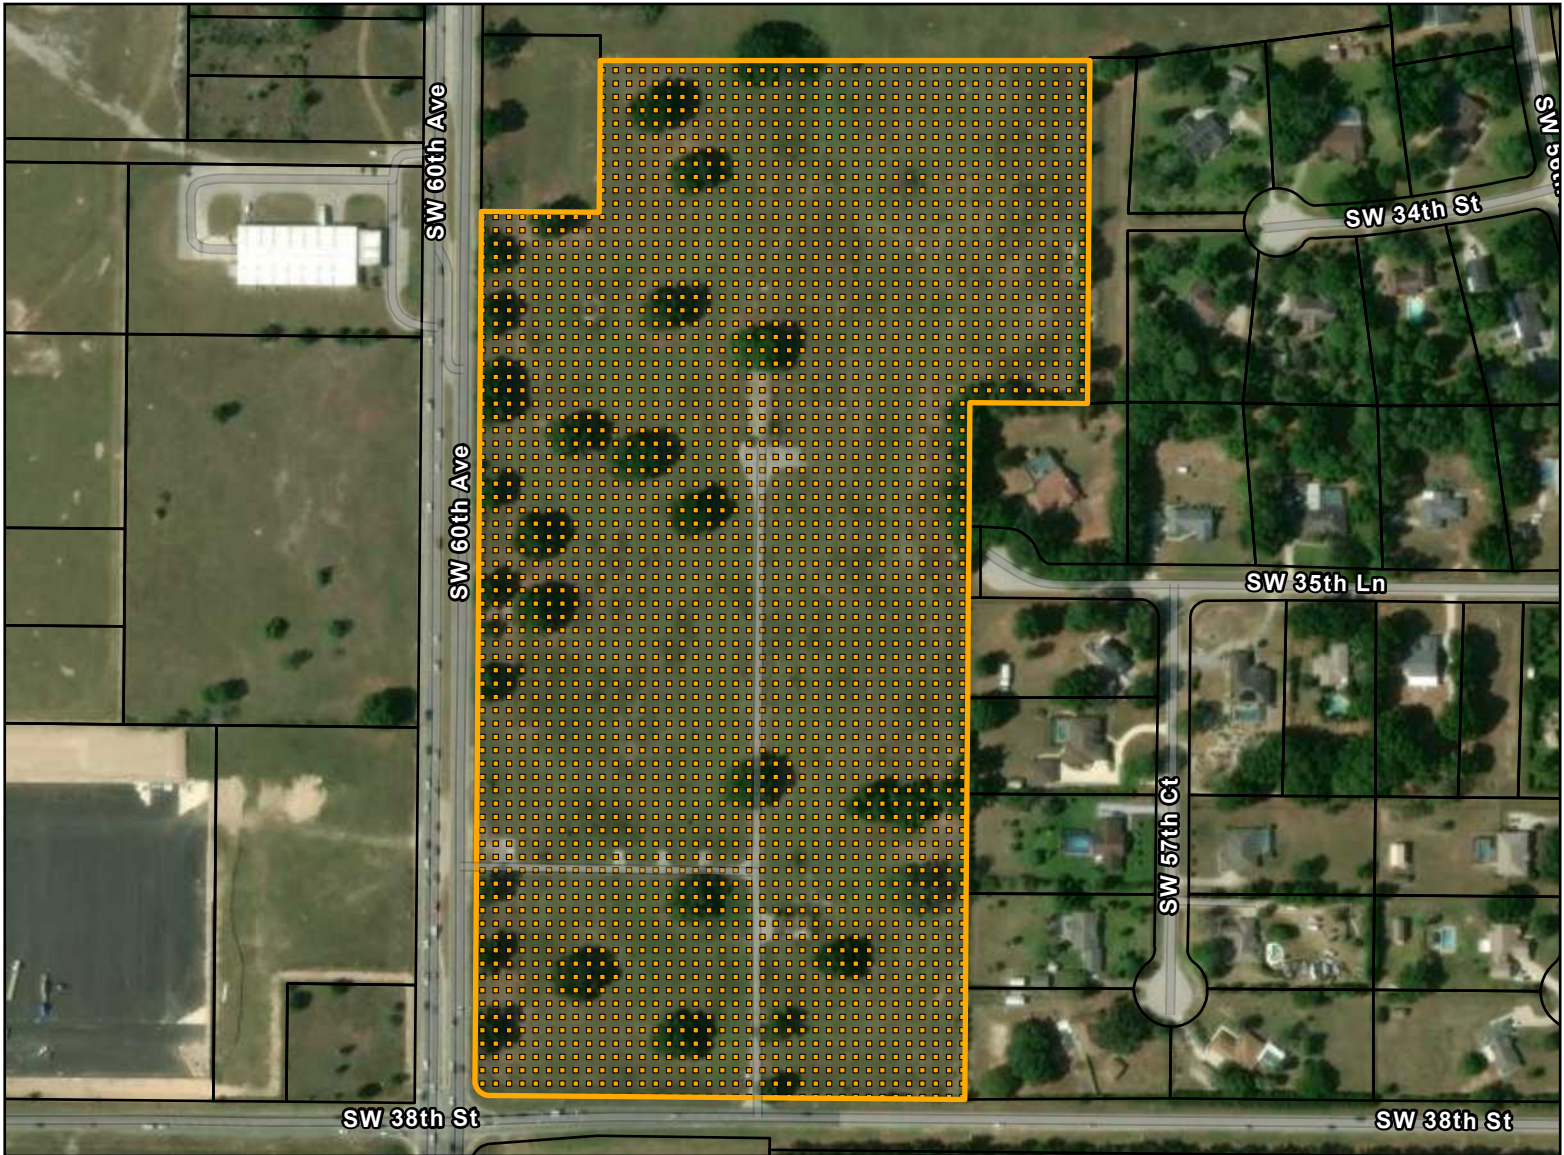

AERIAL MAP

Parcel: 23817-002-00

Property Size: Approximately 35 Acres

Land Use Designation: Low Intensity

Zoning: PD, Planned Development

Proposal: A developer's agreement for SUB25-0011

Folder: M:\GIS\Department\IT\Evan\Requests\Karen_Cupps\SUB25_0011\

 Subject Property

 Parcels