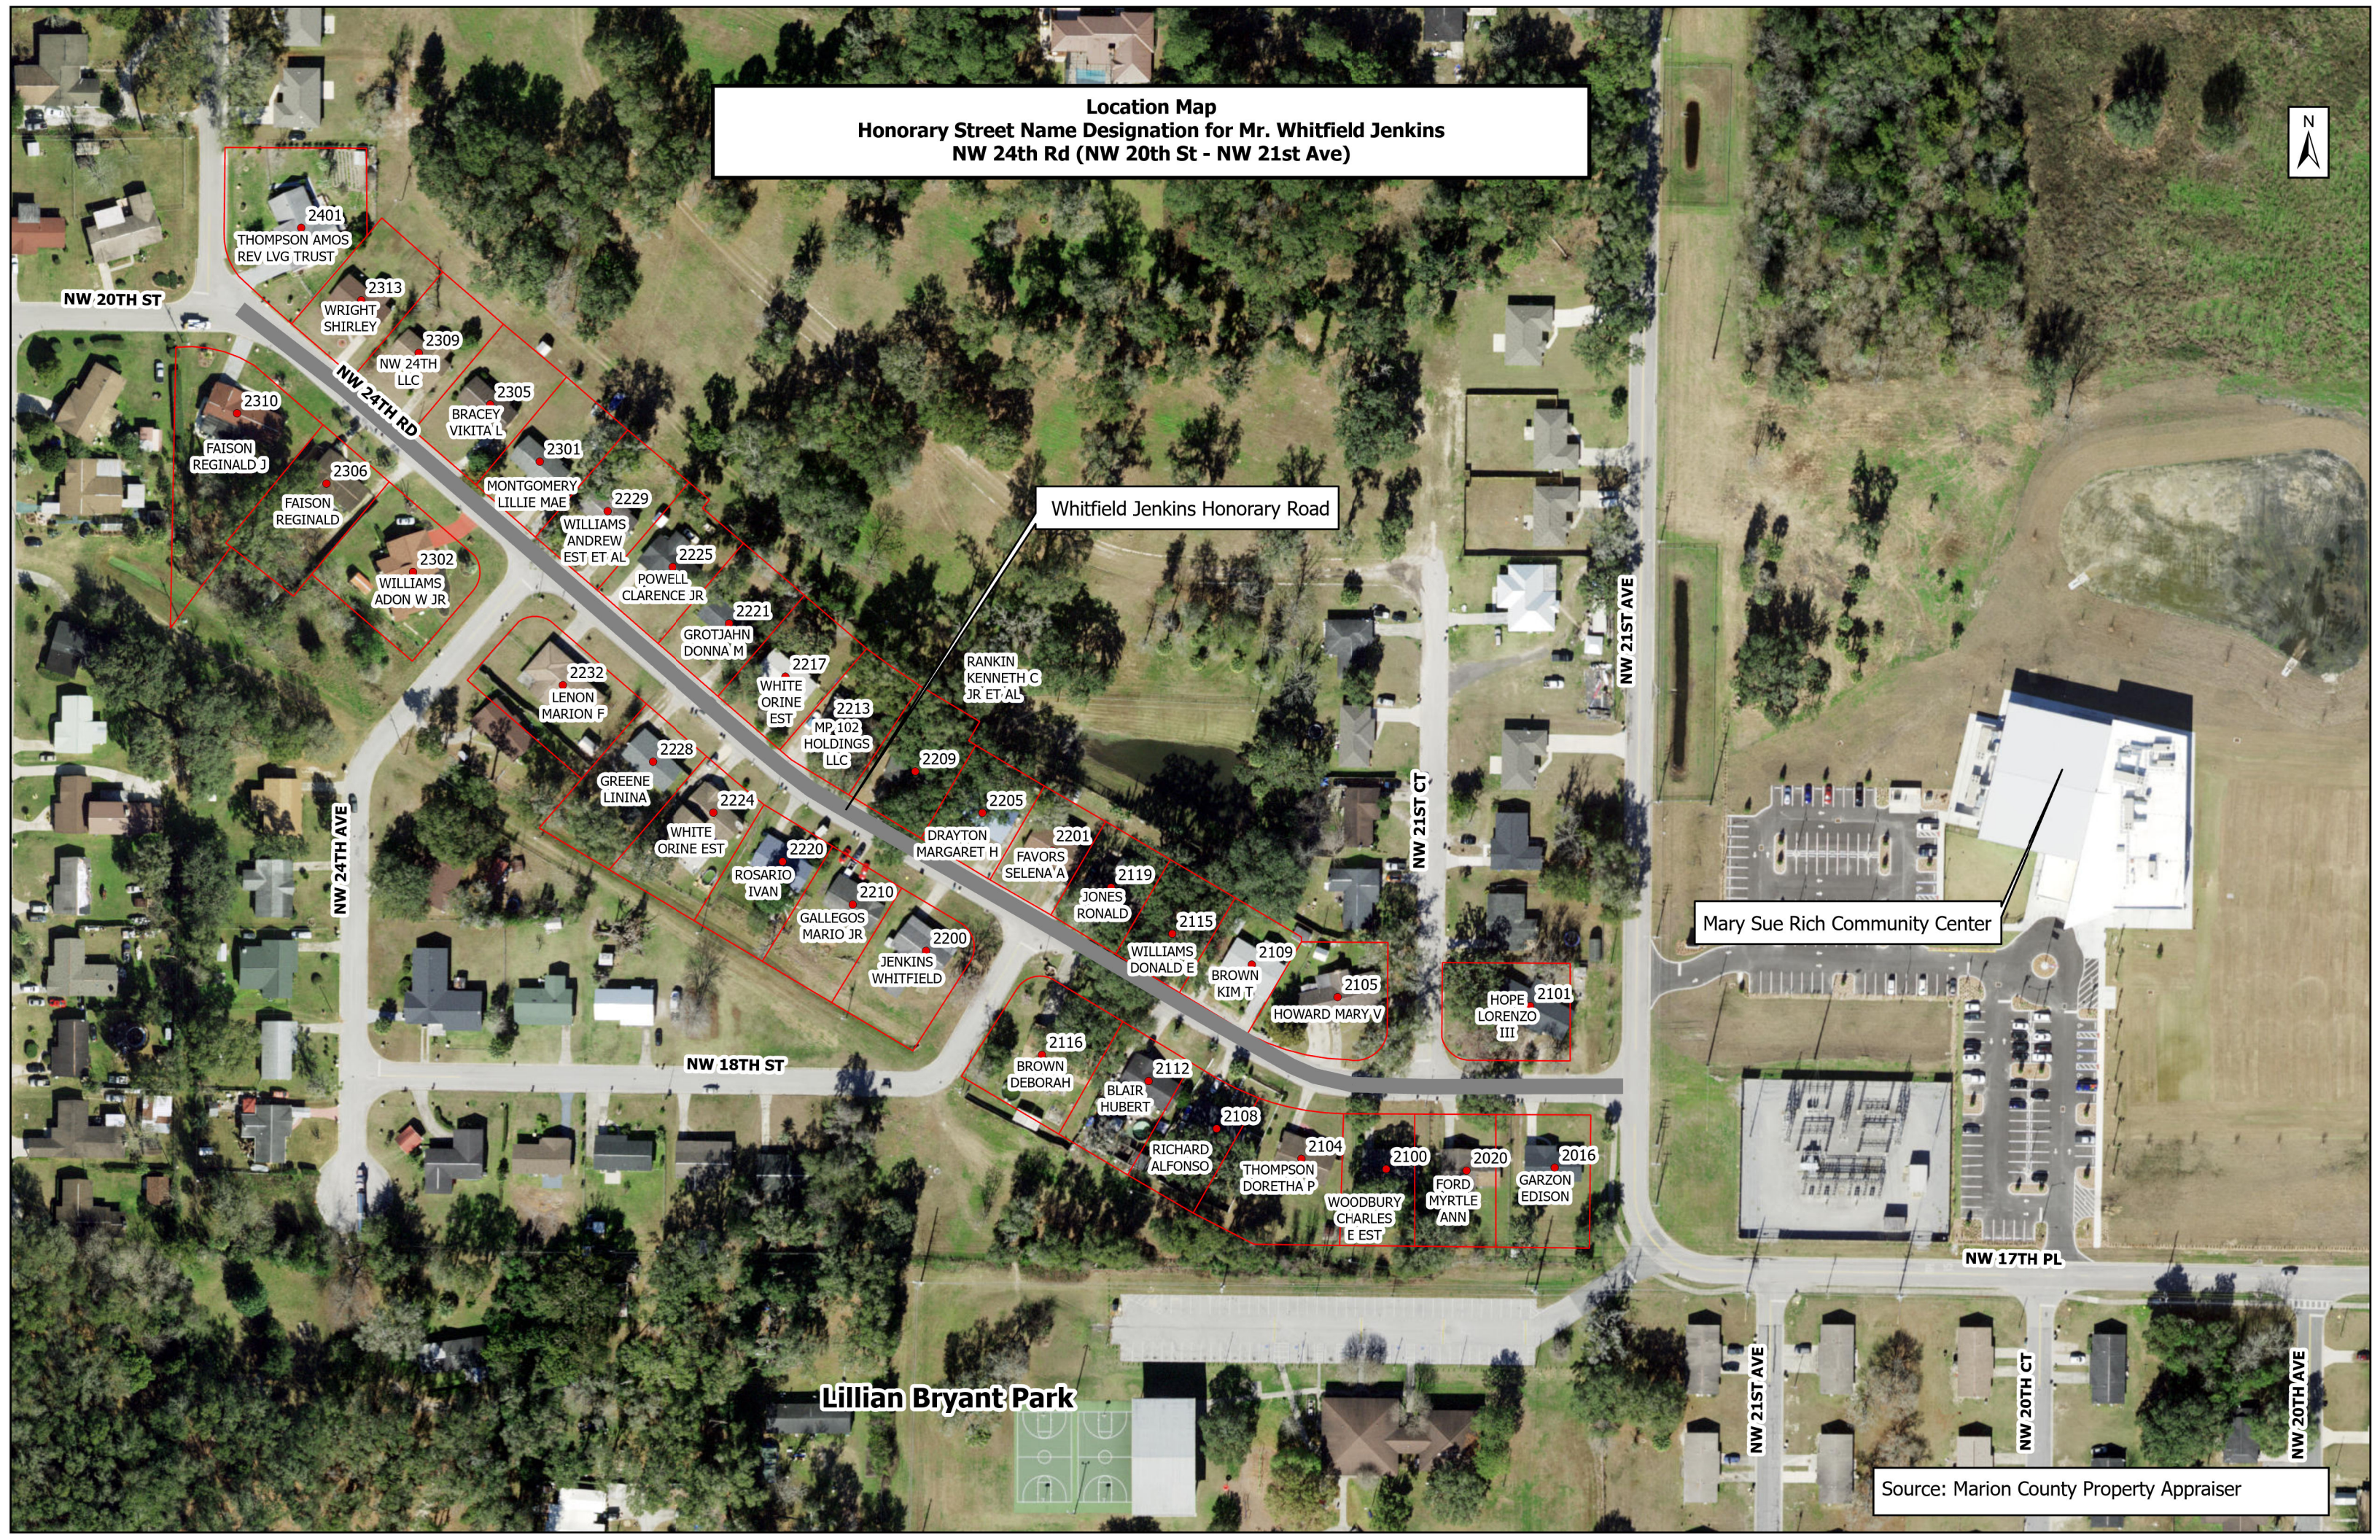

Location Map
Honorary Street Name Designation for Mr. Whitfield Jenkins
NW 24th Rd (NW 20th St - NW 21st Ave)

Whitfield Jenkins Honorary Road

Mary Sue Rich Community Center

Lillian Bryant Park

NW 20TH ST

NW 24TH RD

NW 24TH AVE

NW 18TH ST

NW 21ST AVE

NW 21ST CT

NW 17TH PL

NW 21ST AVE

NW 20TH CT

NW 20TH AVE