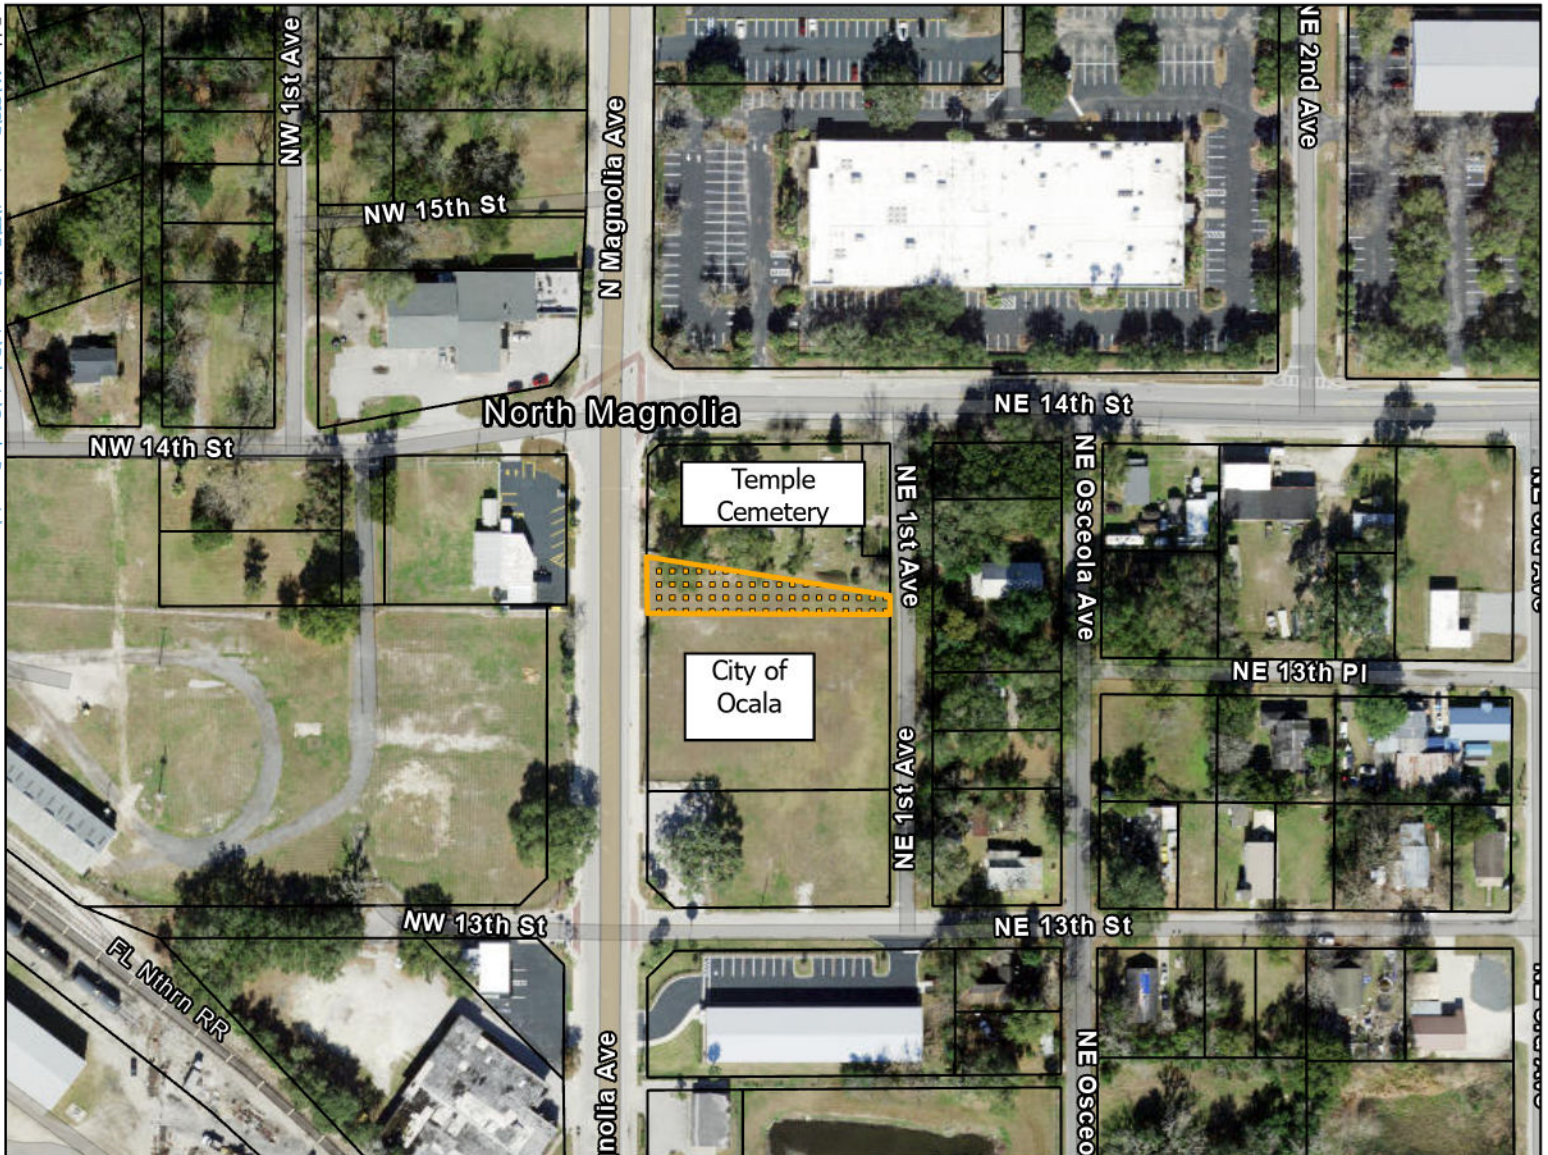

AERIAL MAP

Parcel: 26297-000-01
Property Size: Approximately 0.19 acres
Proposal: CRA Surplus Property Request
CRA: North Magnolia

- Subject Property
- Parcels