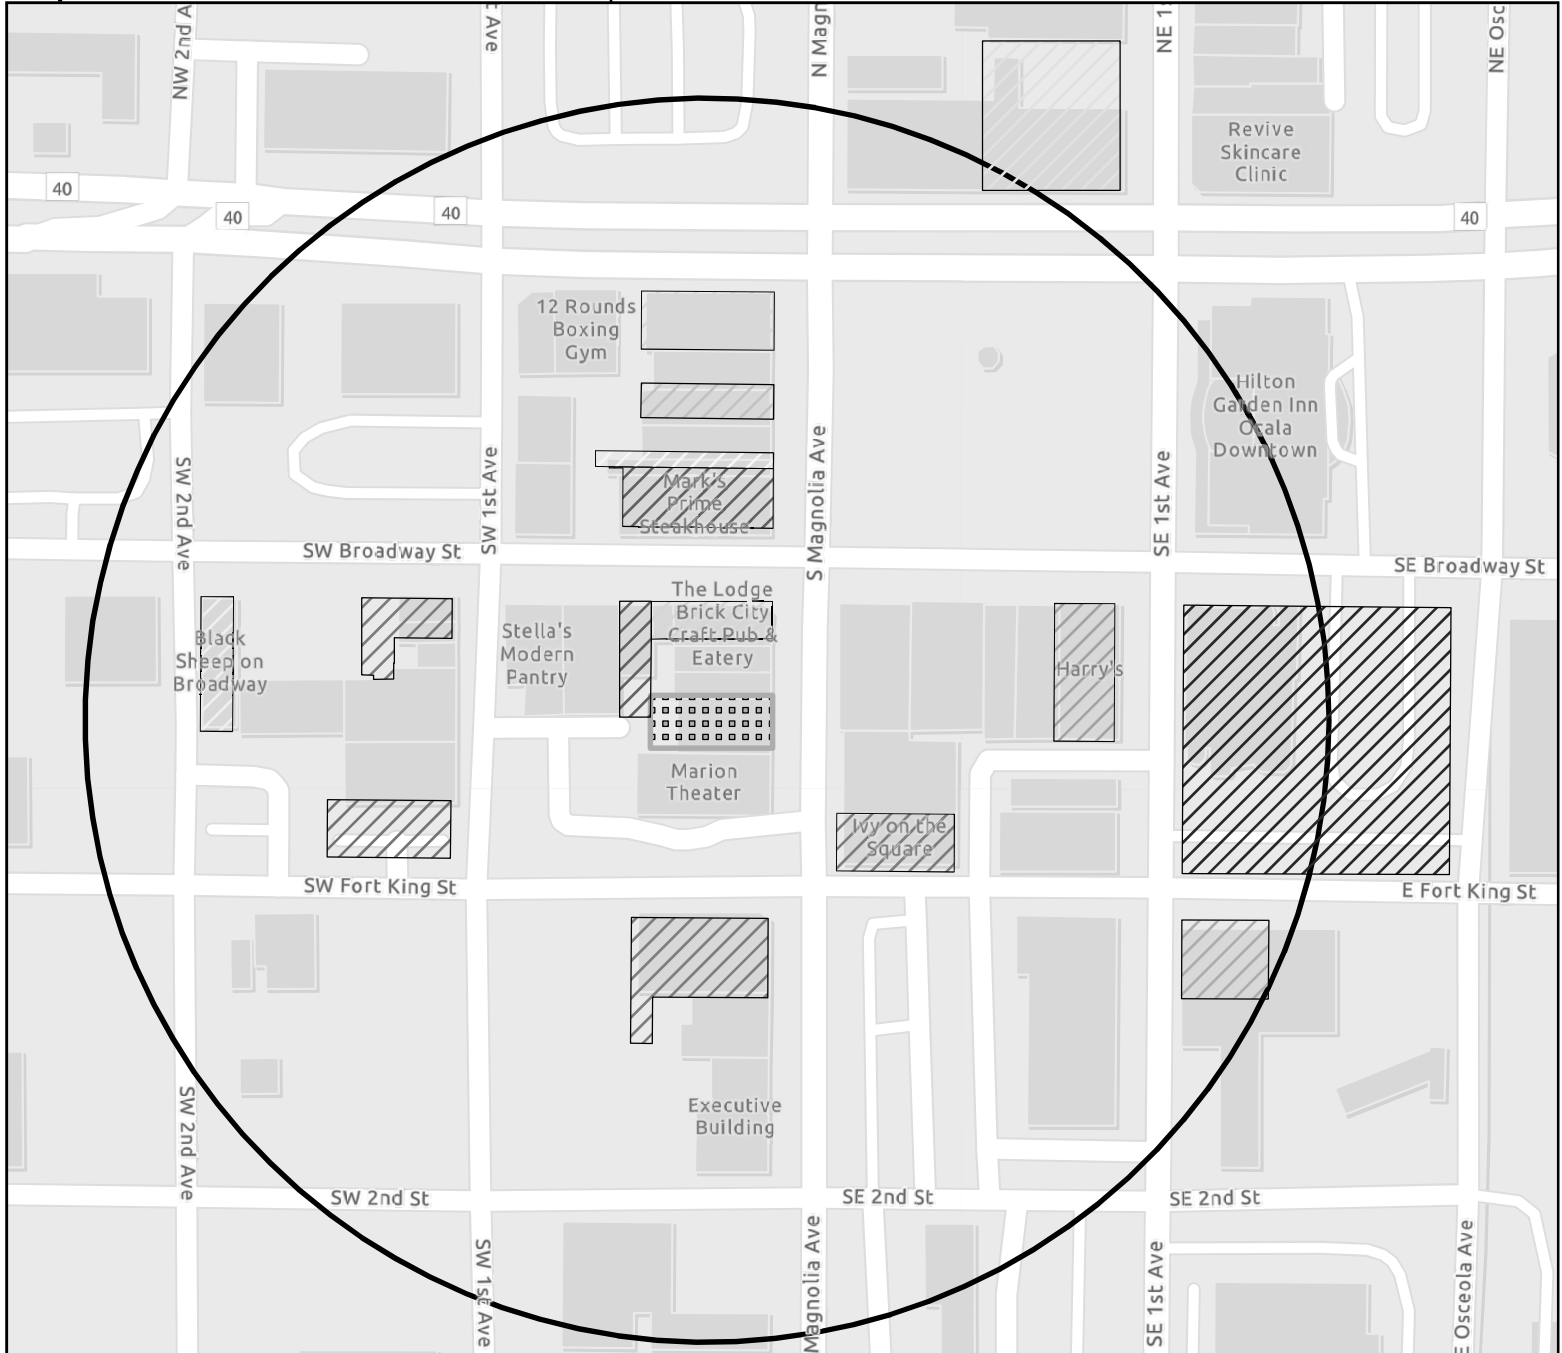

**CASE MAP**

**Case Number:**

LIC-1002683

**Parcel:**

2853-046-009

**Business Name:**

Mutiny

**Property Size:**

Approximately 0.11 Acres

**Land Use Designation:**

High Intensity/Central Core

**Zoning:**

FBC, Form Based Code

**Proposal:**

Extension of premise to include sidewalk café

- |                 |                        |                             |           |
|-----------------|------------------------|-----------------------------|-----------|
| 18 South        | La Cuisine             | Brick City Southern Kitchen | The Lodge |
| Katya Vineyards | Ivy on the Square      | O'Malley's                  | Harry's   |
| Cantina Tex Mex | Barons Creek Vineyards | Mark's Prime                | Mutiny    |
| Big Hammock     | Black Sheep            | District Bar                |           |
| Mellow Mushroom |                        |                             |           |