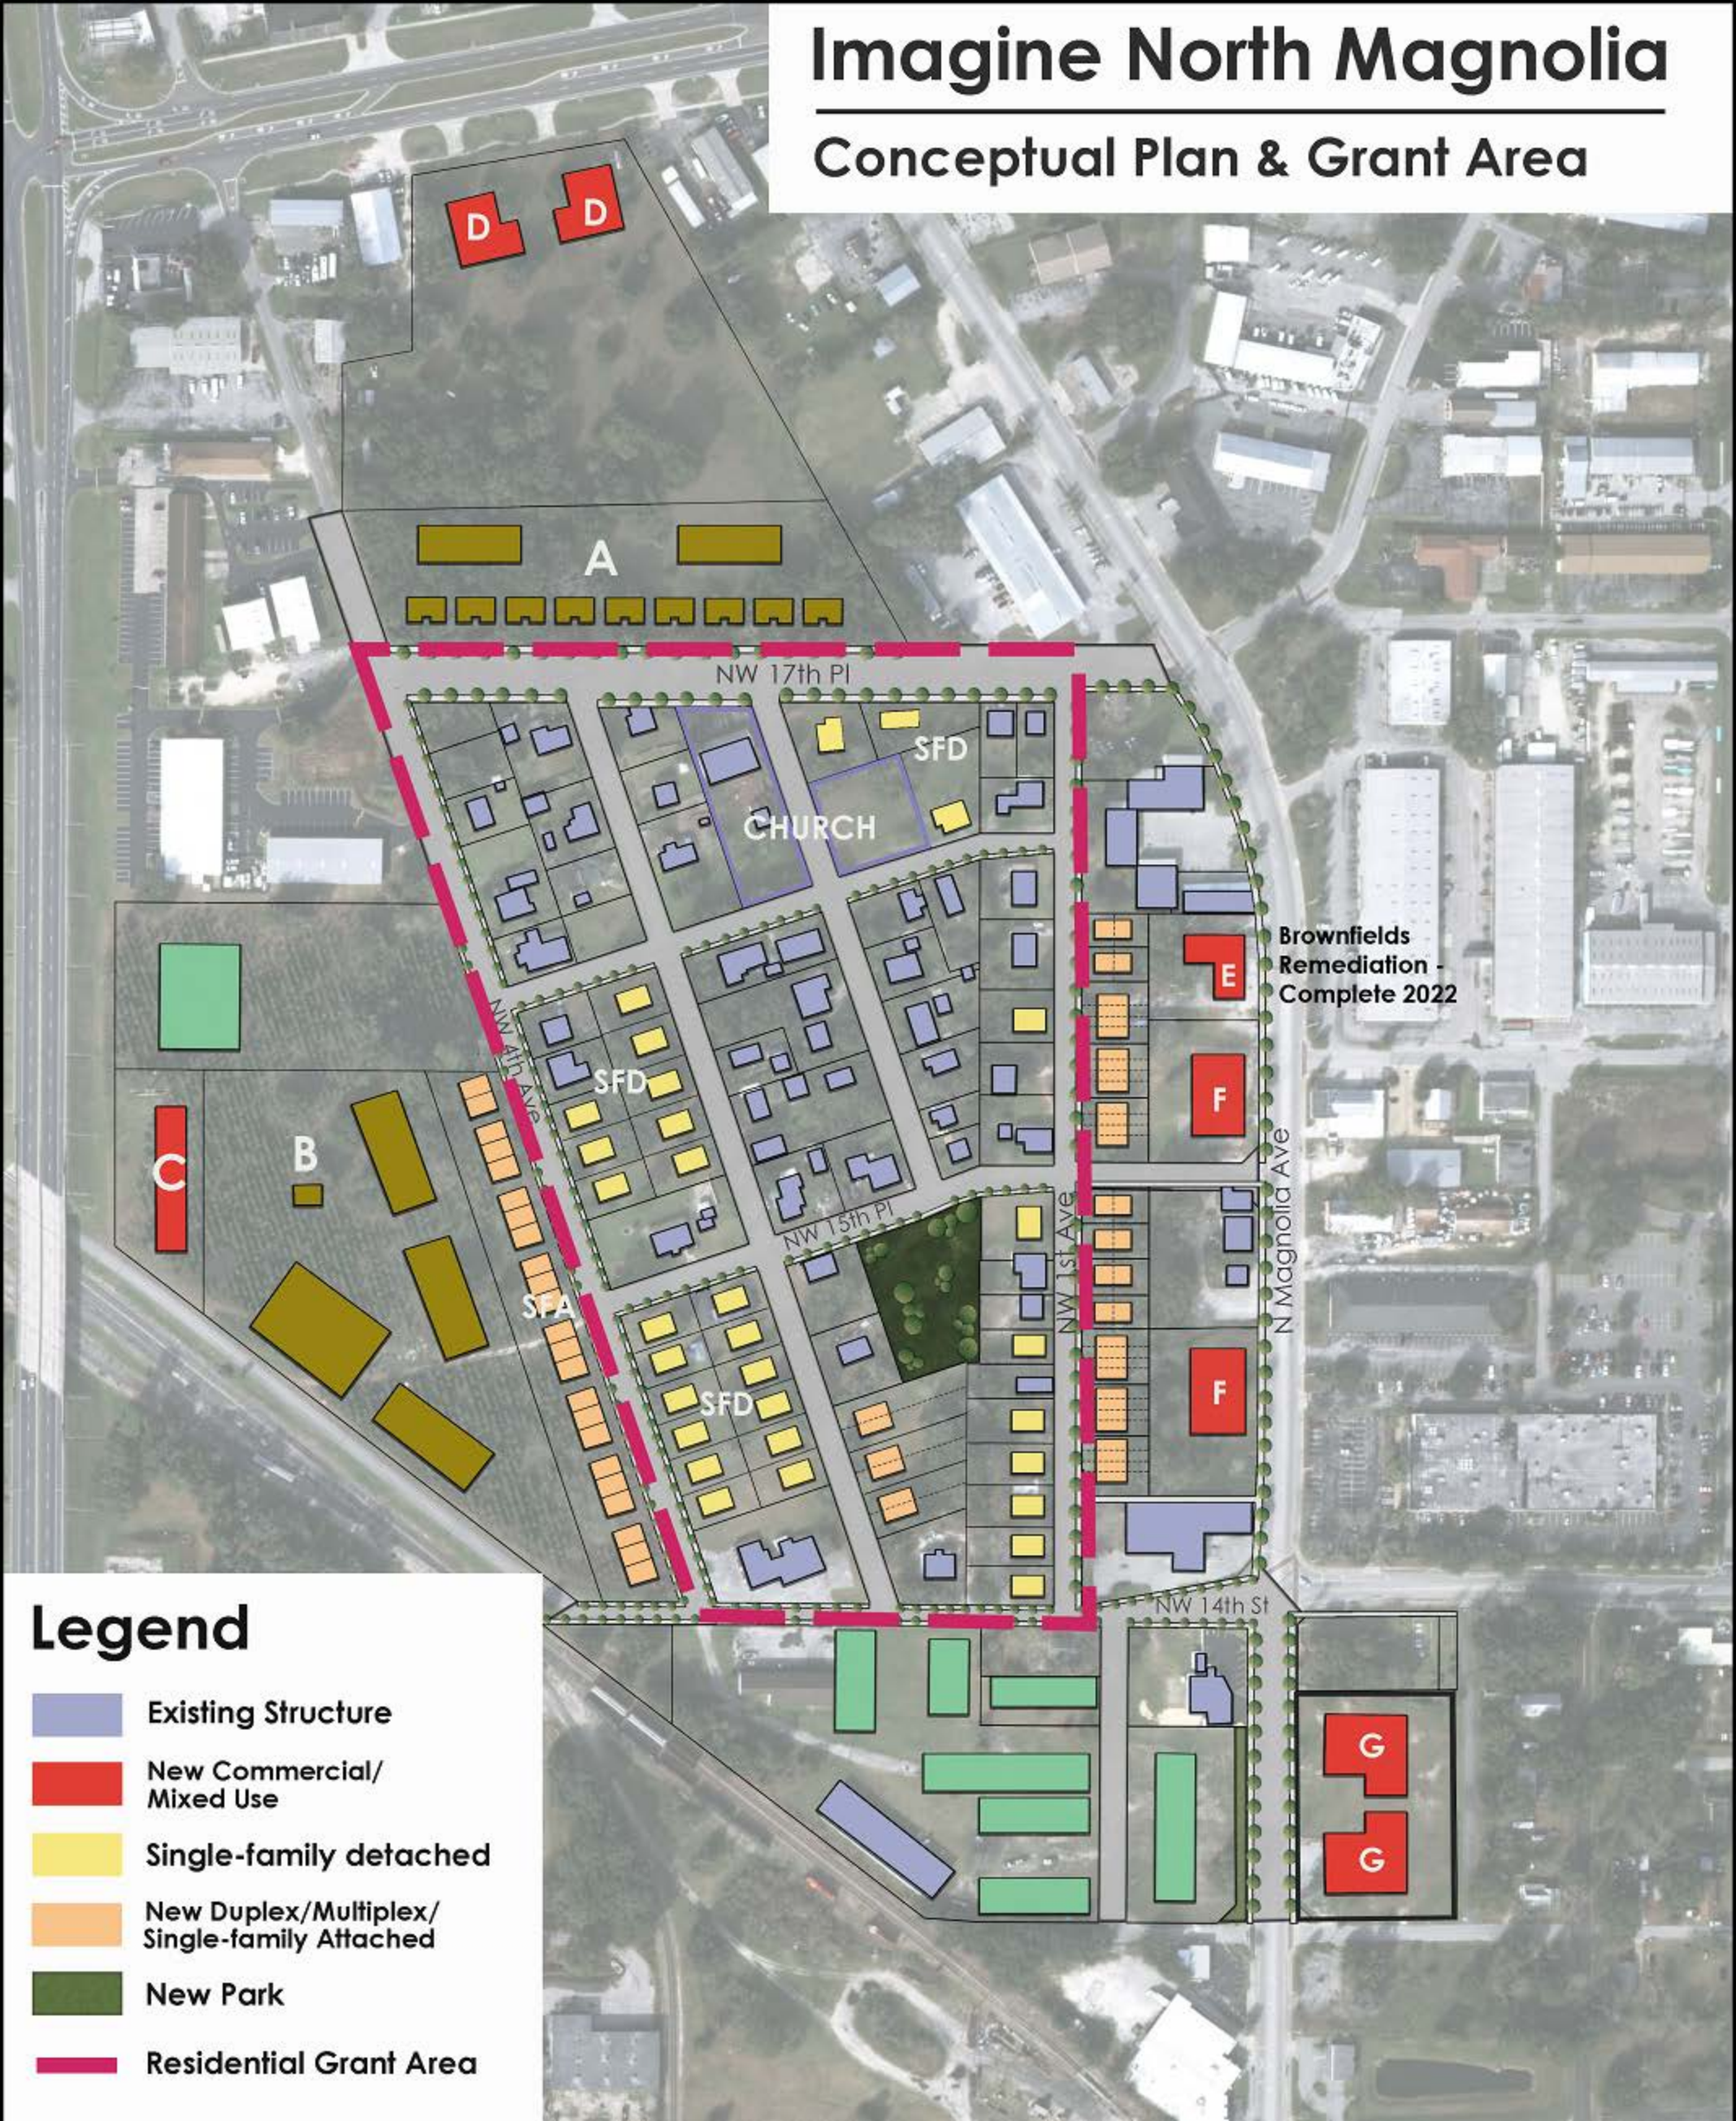

Imagine North Magnolia

Conceptual Plan & Grant Area

Legend

-  Existing Structure
-  New Commercial/
Mixed Use
-  Single-family detached
-  New Duplex/Multiplex/
Single-family Attached
-  New Park
-  Residential Grant Area

Brownfields
Remediation -
Complete 2022

D D

A

NW 17th Pl

CHURCH

SFD

SFD

C

B

SFA

NW 15th Pl

E

F

F

NW 1st Ave

N Magnolia Ave